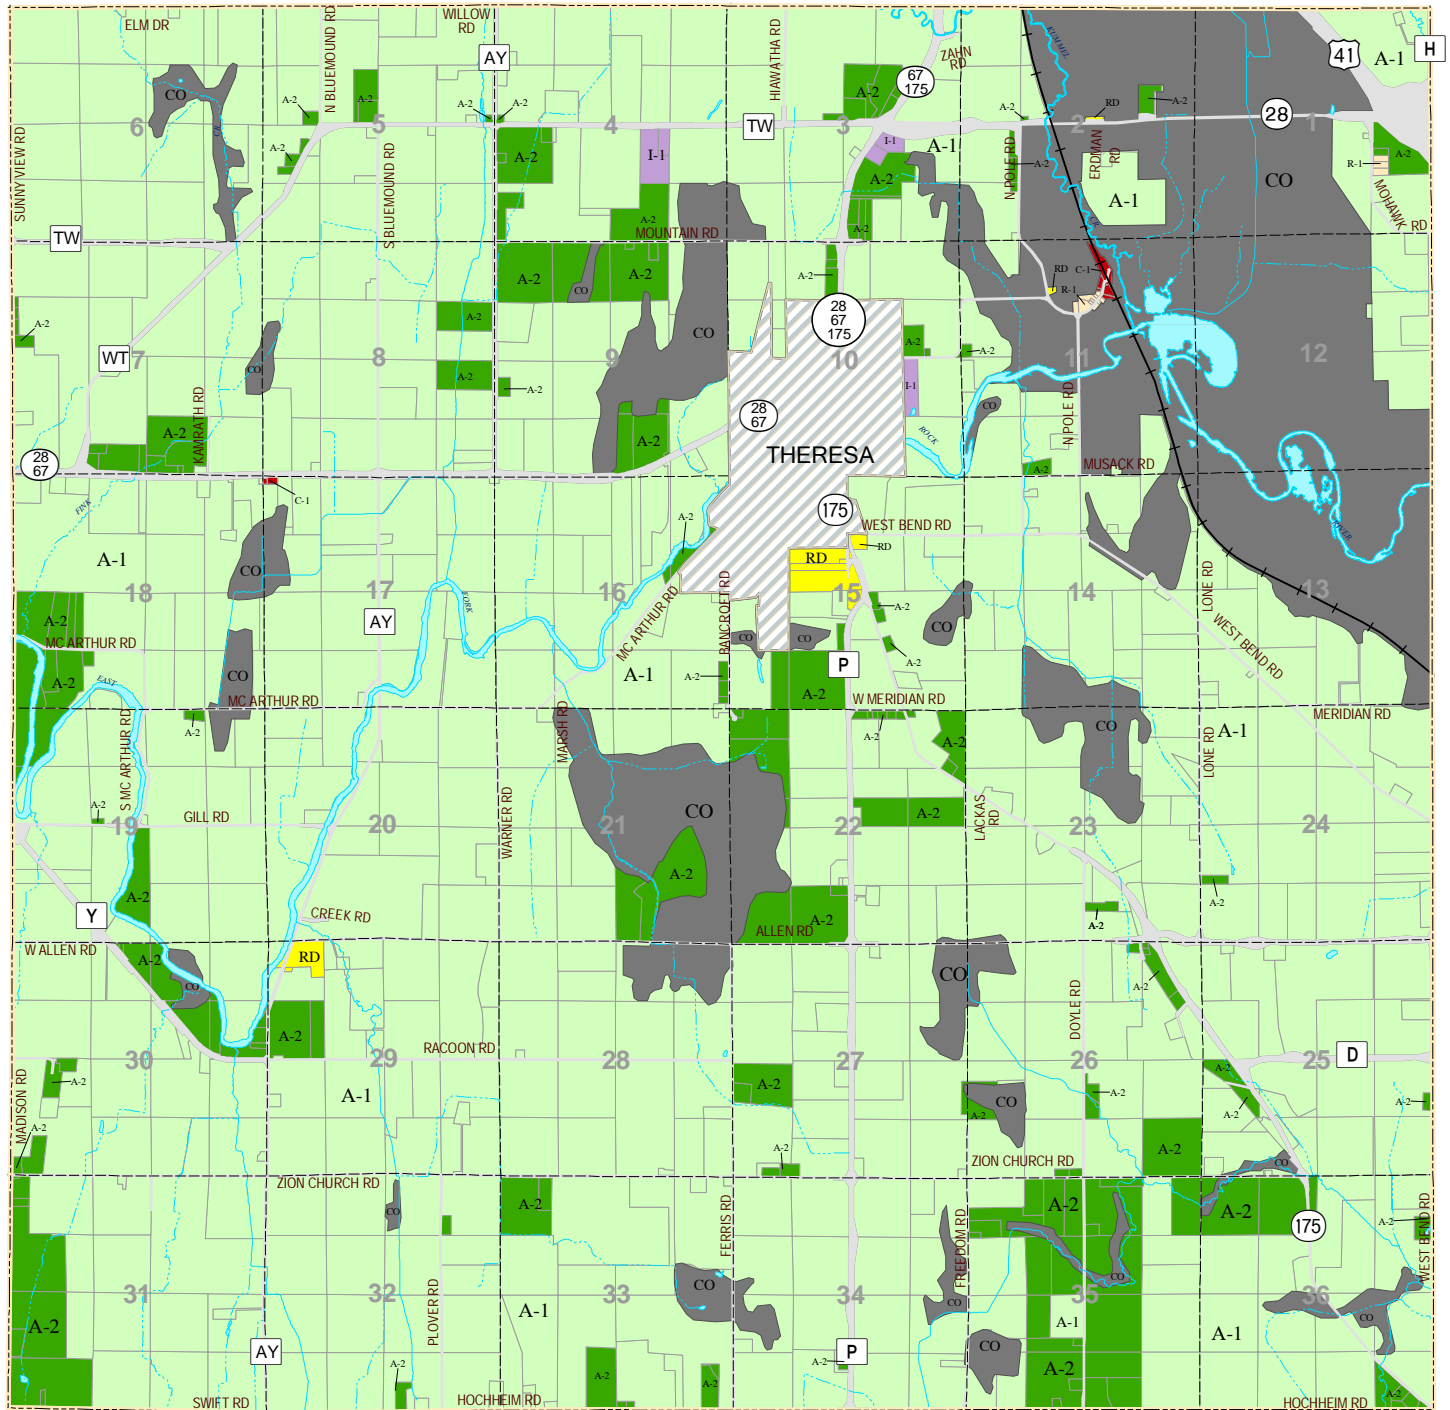

Map 9-1, Existing Town Zoning Town of Theresa, Dodge County, Wisconsin

Legend		Zoning	
	U. S. Highway		Prime Agricultural
	State Highway		General Agricultural
	County Highway		Conservancy
	Town Road		Industrial
	Railroad		Single Family Residential
	Town Boundary		Rural Development
	Section Line		Commercial
	Tax Parcel Boundary		Village
			Road Right of Way
			Waterbody

Dodge County Wisconsin

Town of Theresa

Dodge County
Land Resources and Parks
Department