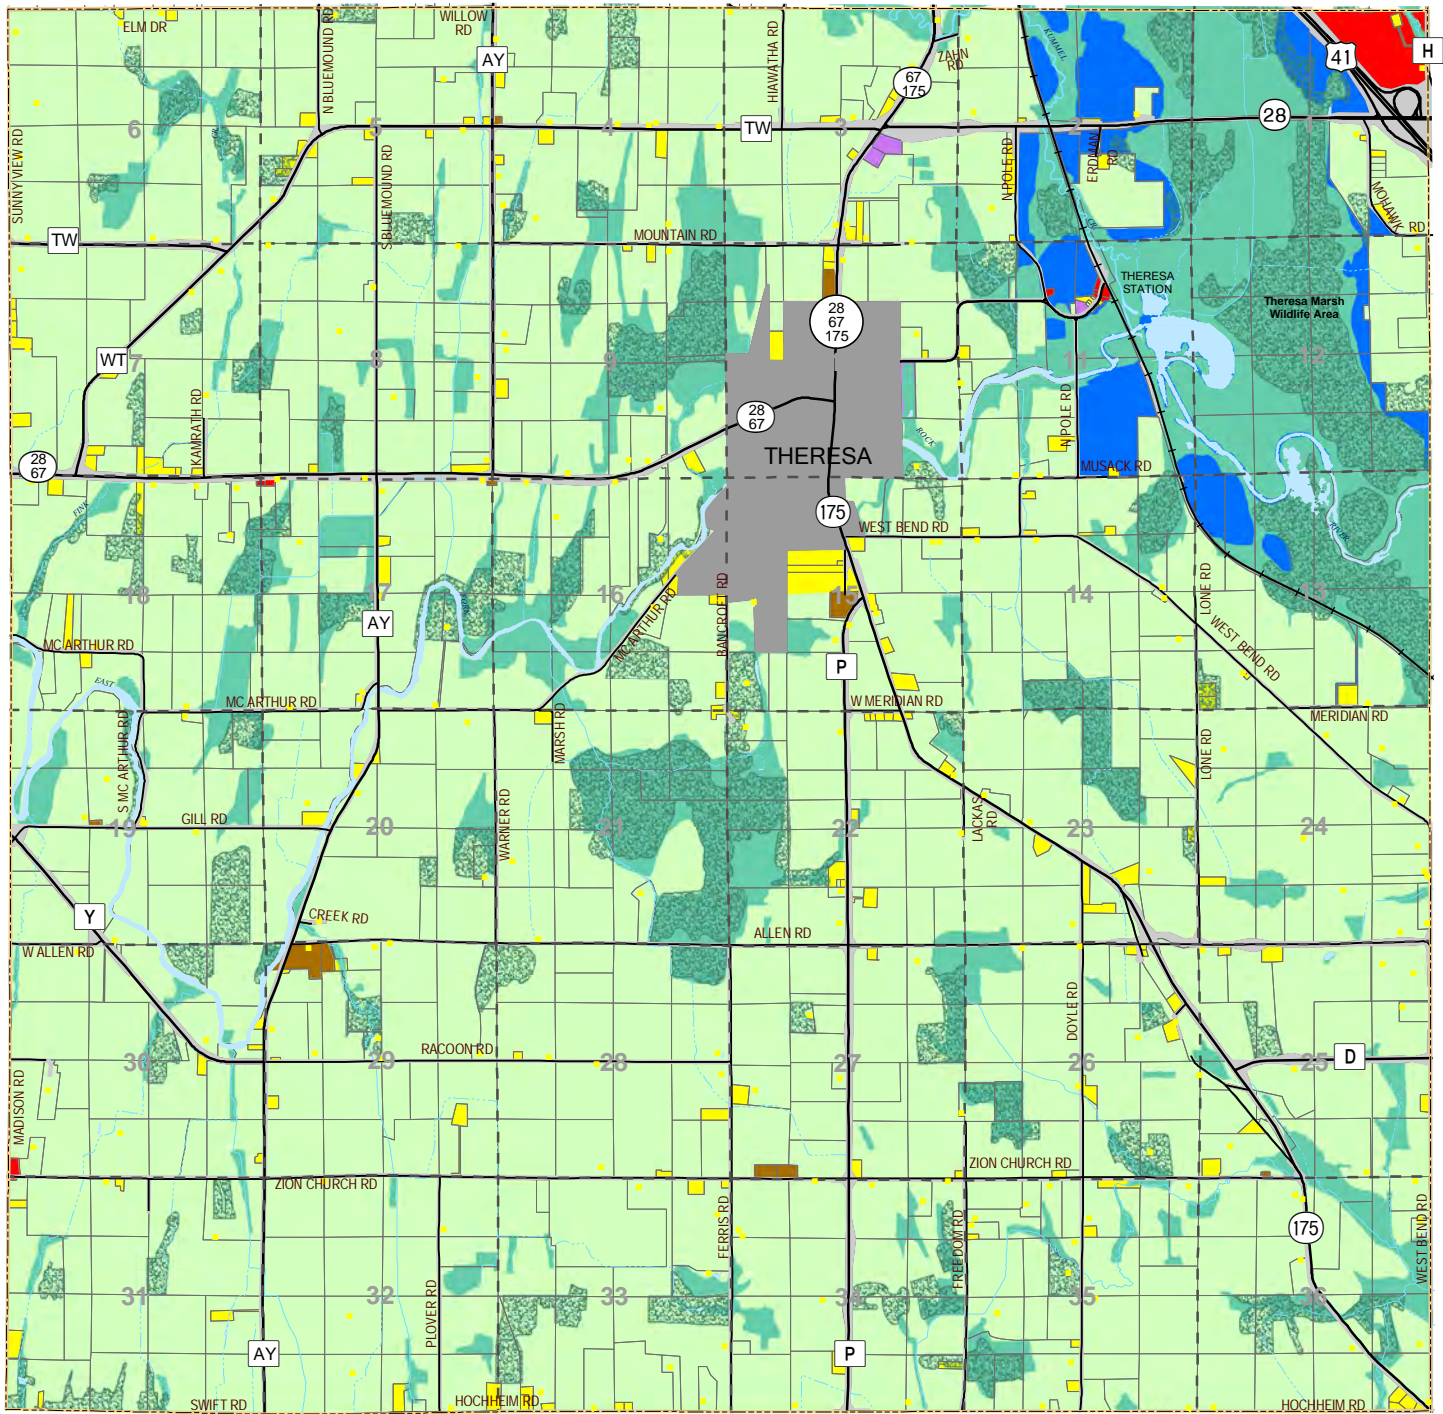

# Map 8-2, Year 2030 Future Land Use Town of Theresa, Dodge County, Wisconsin

Symbols		Future Land Use	
	U.S. Highway		Single Family Residential
	State Highway		General Residential
	County Highway		Commercial
	Town Road		Industrial
	Railroad		City or Village
	Town Boundary		Road & Railroad Right-of-Way
	Section Line		Future Road
	Tax Parcel Boundary		Recreation
	Woodlands		Conservancy
			Agriculture
			Waterbody
			River and Stream
			Intermittent Stream
			Utilities & Community Services

Dodge County  
Land Resources and Parks  
Department

Source: Dodge County Land Resources and Parks Department, January 2010.