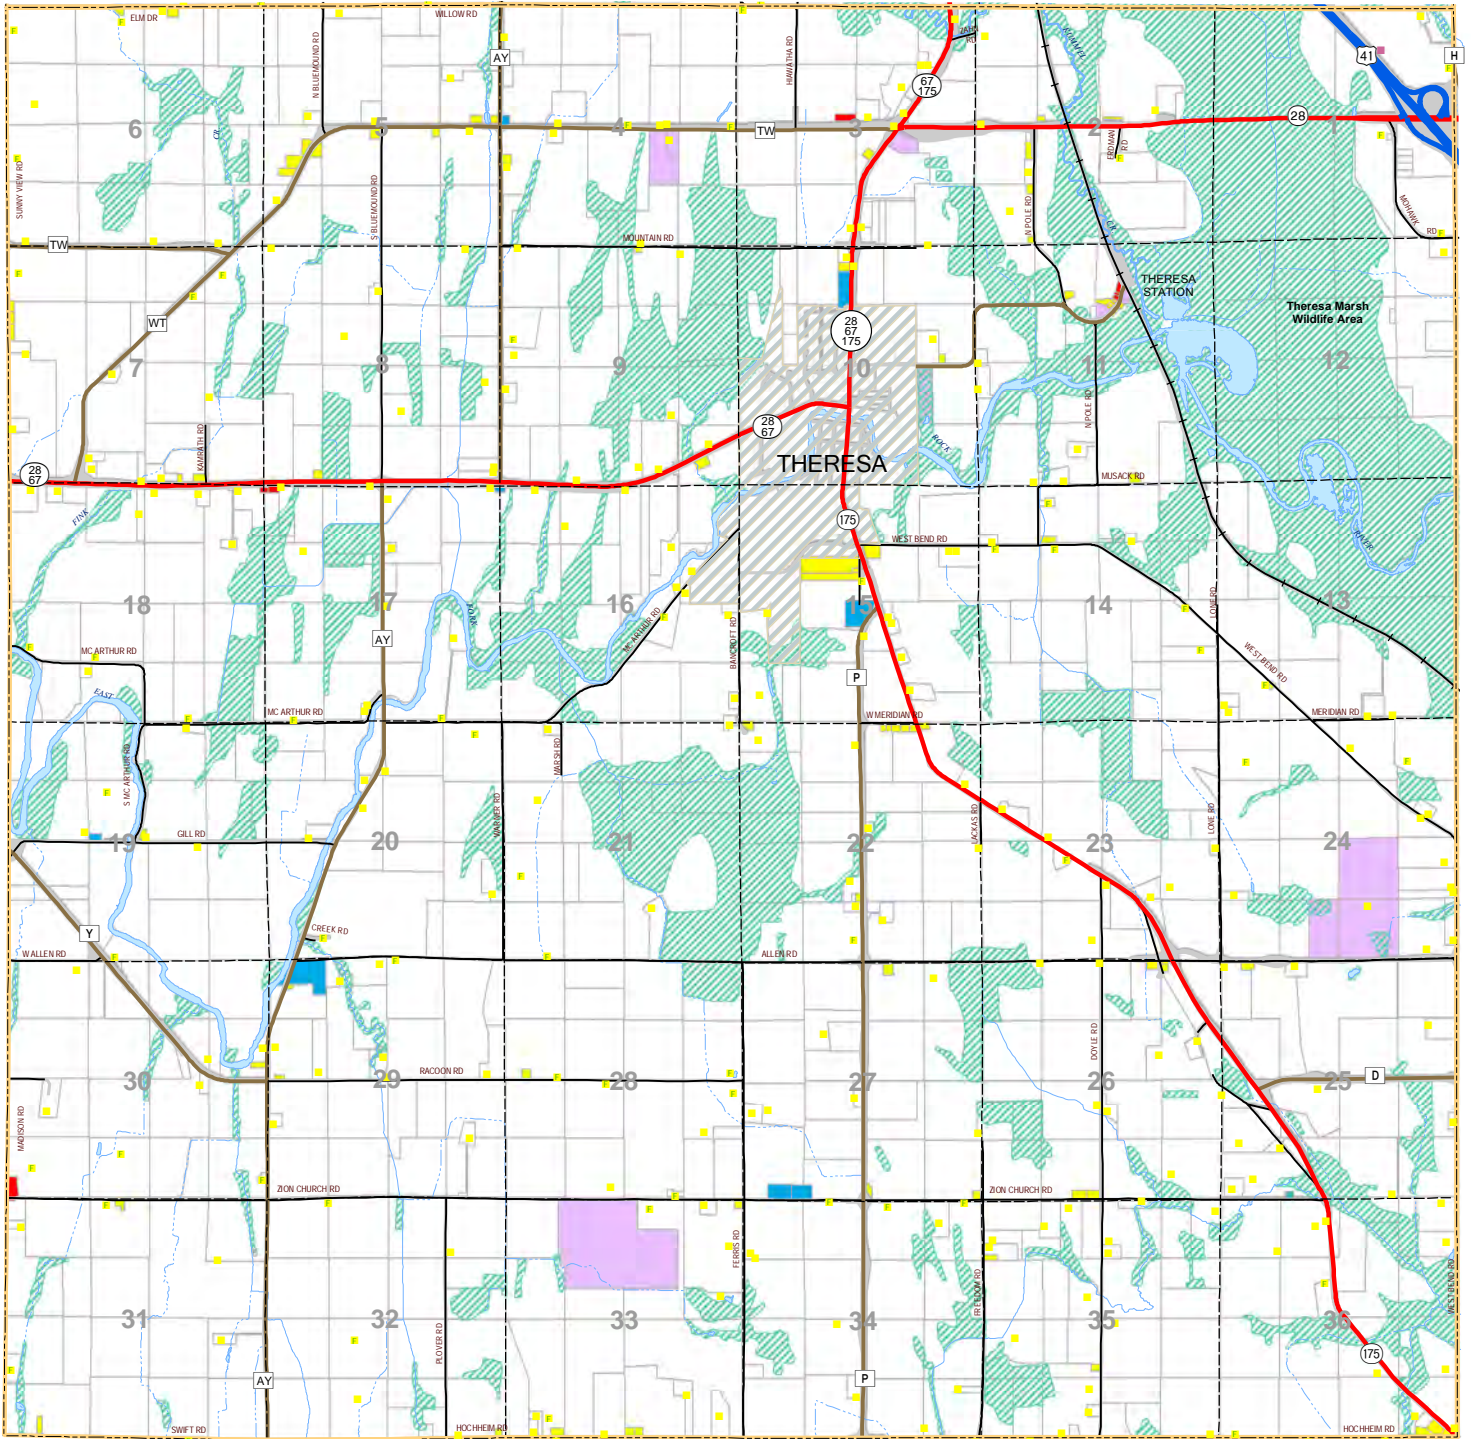

Map 8-1, Existing Land Use Town of Theresa, Dodge County, Wisconsin

Legend

U.S. Highway	Section Line	Single Family Residential	Public & Quasi-Public
State Highway	Tax Parcel Boundary	Farmstead	Transportation
County Highway	Municipalities	Two Family Residential	Parks & Recreation
Town Road	Waterbody	Multi-Family Residential	Agriculture-Other Resource
Railroad	Rivers and Streams	Mobile Home Park	Communication & Utilities
Town Boundary	Intermittent Stream	Commercial	Wetland overlay
		Industrial	

Dodge County
Land Resources and Parks
Department

Dodge County Wisconsin

Town of Theresa

Source: Dodge County Land Resources and Parks Department, January 2010; Land use survey June 2005